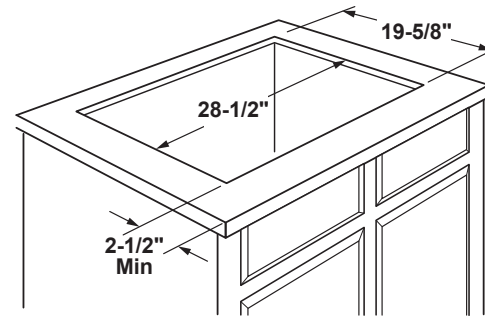

PGP7030DL/SL

GE Profile™ Series 30" Built-In Gas Cooktop

DIMENSIONS AND INSTALLATION INFORMATION

AGA REQUIREMENT: All gas cooktop models require 7/16" free area below cooktop height to combustible material. Requires 18" minimum from countertop to adjacent overhead cabinets.

NOTE: If installing with a GE Profile™ Telescopic Downdraft System, consult both cooktop and downdraft installation instructions packed with product before installing. Cooktop gas/electric supply may need to be re-routed to install downdraft.

ELECTRICAL RATING: 120V, 60Hz, 5A

INSTALLATION WITH SINGLE WALL OVEN INFORMATION:

30" Gas Cooktops are approved for use over select GE 27" and 30" Wall Ovens and Warming Drawers. 30" and 36" Gas cooktops are approved for use over select 30" Wall Ovens and Warming Drawers. Refer to cooktop and wall oven/warming drawer installation instructions packed with product for current dimensional data.

INSTALLATION INFORMATION: Before installing, consult installation instructions, packed with product, for current dimensional data.

Gas Connection