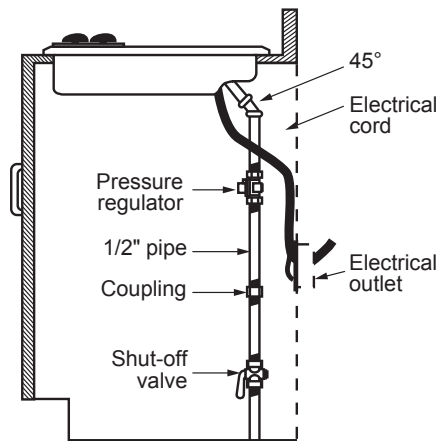

NOTE: If installing with a GE Profile™ Telescopic Downdraft System, consult both cooktop and downdraft installation instructions packed with product before installing. Cooktop gas/electric supply may need to be re-routed to install downdraft.

ELECTRICAL RATING: 120V, 60Hz, 5A

INSTALLATION WITH SINGLE WALL OVEN INFORMATION:

30" Gas Cooktops are approved for use over select GE 27" and 30" Wall Ovens and Warming Drawers. 30" and 36" Gas cooktops are approved for use over select 30" Wall Ovens and Warming Drawers. Refer to cooktop and wall oven/warming drawer installation instructions packed with product for current dimensional data.

INSTALLATION INFORMATION: Before installing, consult installation instructions, packed with product, for current dimensional data.

Gas Connection

Dimension and installation information are shown in inches.
*Allow 5-3/4" depth at rear for electrical and gas connections