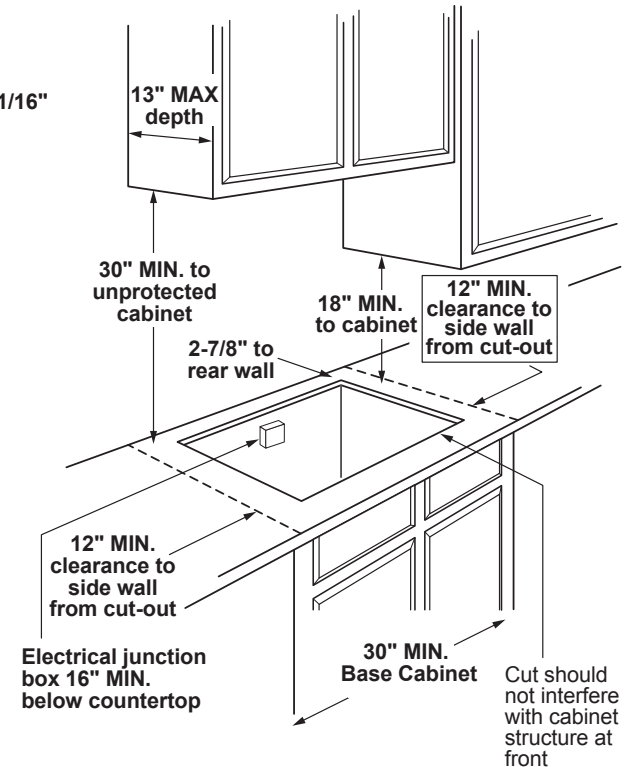

ELECTRICAL RATING: 120V, 60Hz, 5A

INSTALLATION WITH SINGLE WALL OVEN INFORMATION:

30" Gas Cooktops are approved for use over select GE 27" and 30" Wall Ovens and Warming Drawers. 30" and 36" Gas cooktops are approved for use over select 30" Wall Ovens and Warming Drawers. Refer to cooktop and wall oven/warming drawer installation instructions packed with product for current dimensional data.

INSTALLATION INFORMATION: Before installing, consult installation instructions, packed with product, for current dimensional data.

Gas Connection

Dimension and installation information are shown in inches.
*Allow 5-3/4" depth at rear for electrical and gas connections