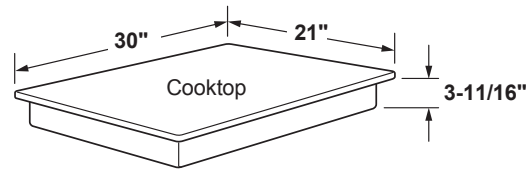

PGP7030DL/SL

GE Profile™ Series 30" Built-In Gas Cooktop

DIMENSIONS AND INSTALLATION INFORMATION

AGA REQUIREMENT: All gas cooktop models require 7/16" free area below cooktop height to combustible material. Requires 18" minimum from countertop to adjacent overhead cabinets.

NOTE: If installing with a GE Profile™ Telescopic Downdraft System, consult both cooktop and downdraft installation instructions packed with product before installing. Cooktop gas/electric supply may need to be re-routed to install downdraft.

ELECTRICAL RATING: 120V, 60Hz, 5A

INSTALLATION WITH SINGLE WALL OVEN INFORMATION:

30" Gas Cooktops are approved for use over select GE 27" and 30" Wall Ovens and Warming Drawers. 30" and 36" Gas cooktops are approved for use over select 30" Wall Ovens and Warming Drawers. Refer to cooktop and wall oven/warming drawer installation instructions packed with product for current dimensional data.

INSTALLATION INFORMATION: Before installing, consult installation instructions, packed with product, for current dimensional data.

Gas Connection