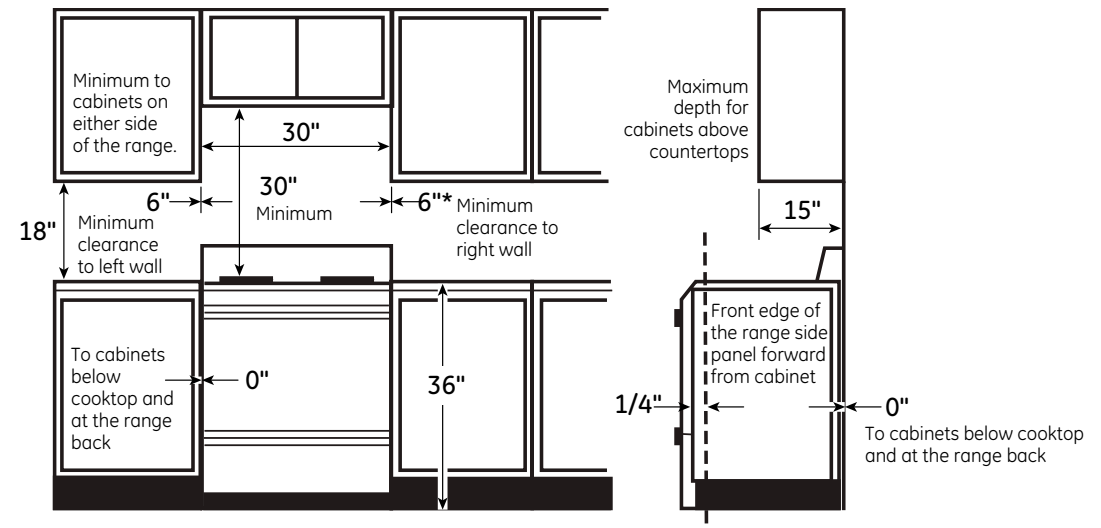

GAS PIPE AND ELECTRICAL OUTLET LOCATIONS

Recommended area for 120V outlet on rear wall and area for through-the-wall connection of pipe stub and shut-off valve.

Recommended area for through-the-floor connection of pipe stub and shut-off valve.