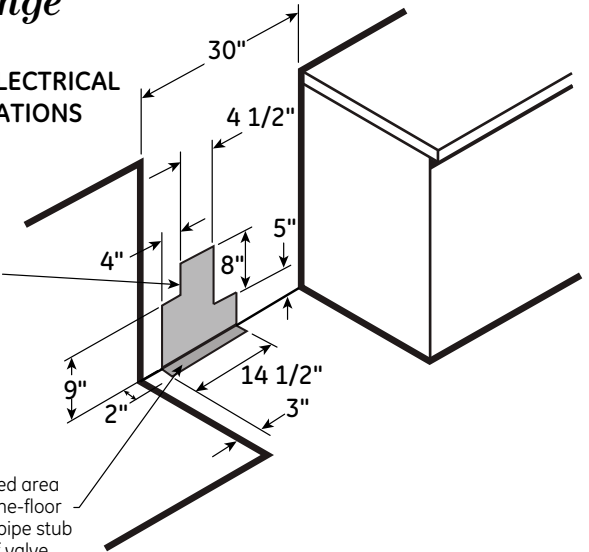

GAS PIPE AND ELECTRICAL OUTLET LOCATIONS

Recommended area for 120V outlet on rear wall and area for through-the-wall connection of pipe stub and shut-off valve.

Recommended area for through-the-floor connection of pipe stub and shut-off valve.