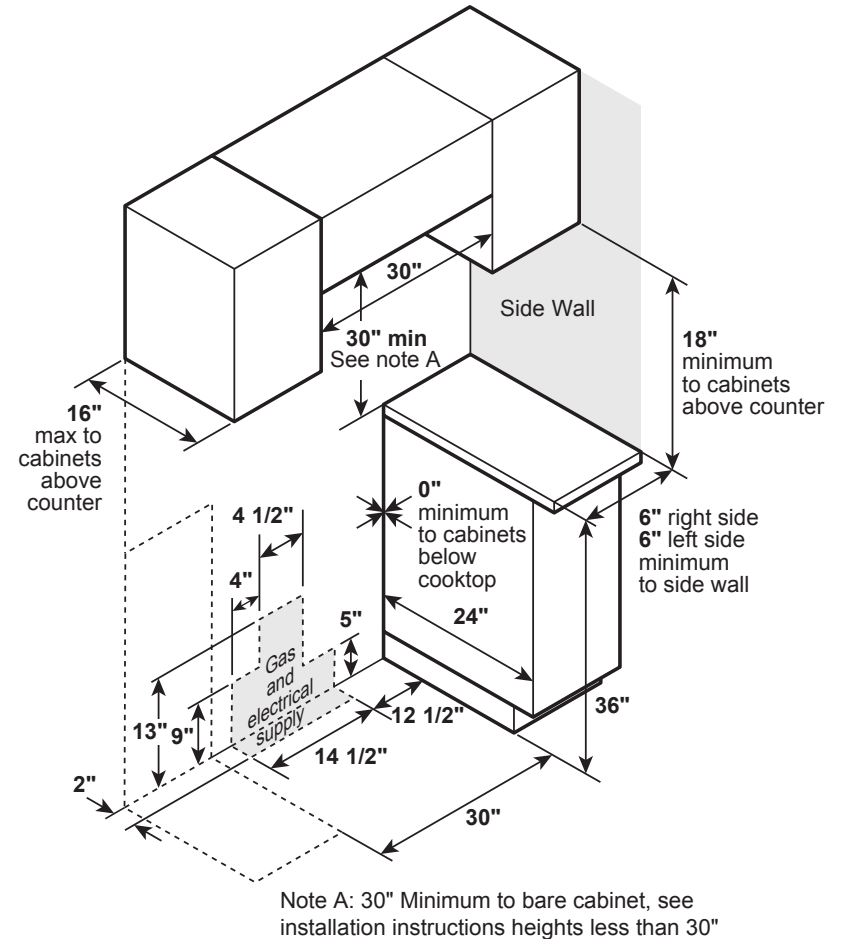

GAS PIPE AND ELECTRICAL OUTLET LOCATIONS

For answers to your Monogram, GE Café™ Series, GE Profile™ Series or GE Appliances product questions, visit our website at geappliances.com or call GE Answer Center® Service, 800.626.2000.