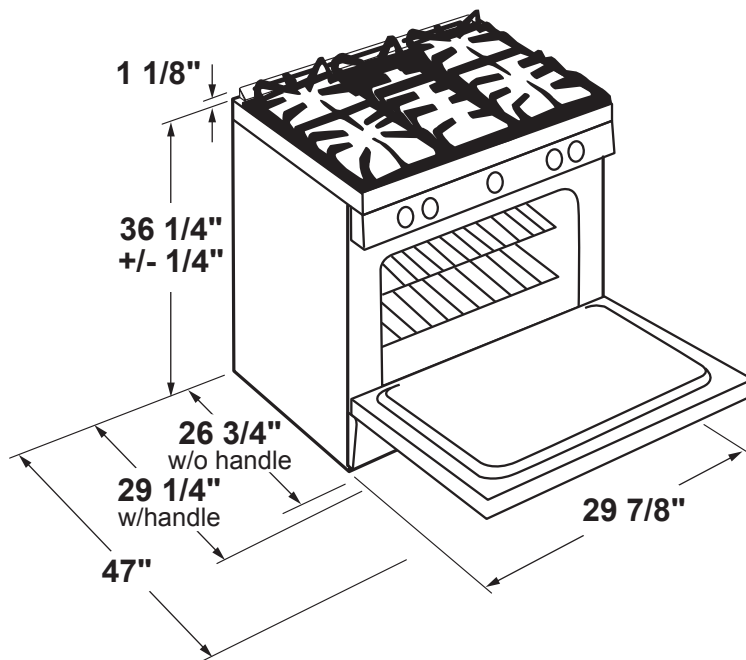

JGSS66EEL/SEL/FEL

GE® 30" Slide-In Front Control Gas Range

DIMENSIONS AND INSTALLATION INFORMATION (IN INCHES)

NOTE: Door handle protrudes 3" from door face.
Cabinets and drawers on adjacent 45° and 90° walls should be placed to avoid interference with the handle.

NOTE: Cabinets installed adjacent to slide-in ranges must have an adhesion spec of at least 194° temperature rating.

INSTALLATION INFORMATION: Before installing, consult installation instructions packed with product for current dimensional data.

For all installations, install the required rear trim to back of range with 4 screws provided.