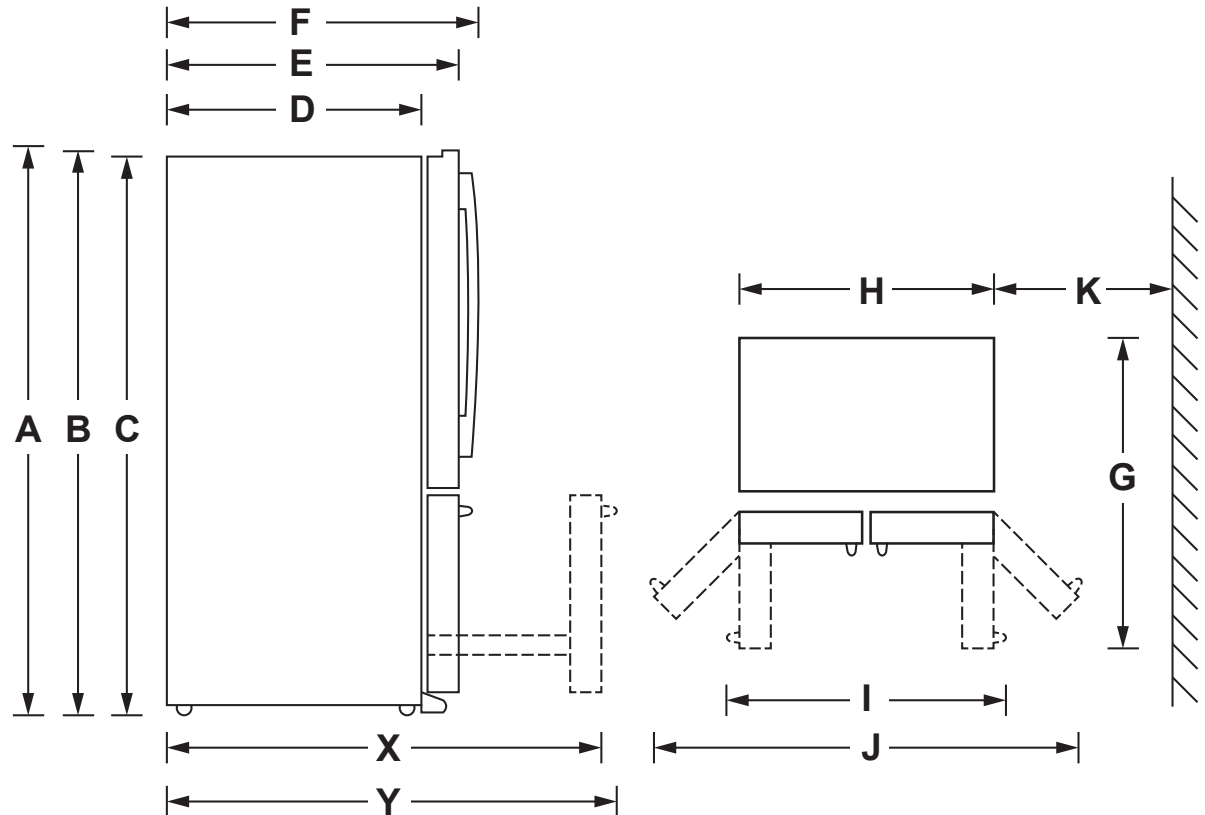

GNE29GGK

GE® ENERGY STAR® 28.5 Cu. Ft. French-Door Refrigerator

DIMENSIONS AND INSTALLATION INFORMATION (IN INCHES)

| | |
|--|--------|
| Height to top of door (in.) A | 70-1/2 |
| Height to top of hinge (in.) B | 69-7/8 |
| Height to top of case (in.) C | 69 |
| Case depth without door (in.) D | 29-3/8 |
| Case depth less door handle (in.) E | 33-3/4 |
| Case depth with door handle (in.) F | 36-1/4 |
| Depth with fresh food door open 90° (in.) G | 48-3/8 |
| Width (in.) H | 35-3/4 |
| Width with door open 90° with door handle (in.) I | 44-5/8 |
| Width with doors open fully (in.) J | 67-1/4 |
| Min distance between side of case and wall, in either direction, to allow doors to open fully (in.) K | 16-3/8 |
| Depth with FZ door completely open (w/o handle) (in.) X | 51-7/8 |
| Depth with FZ door completely open (w/ handle) (in.) Y | 53-3/8 |