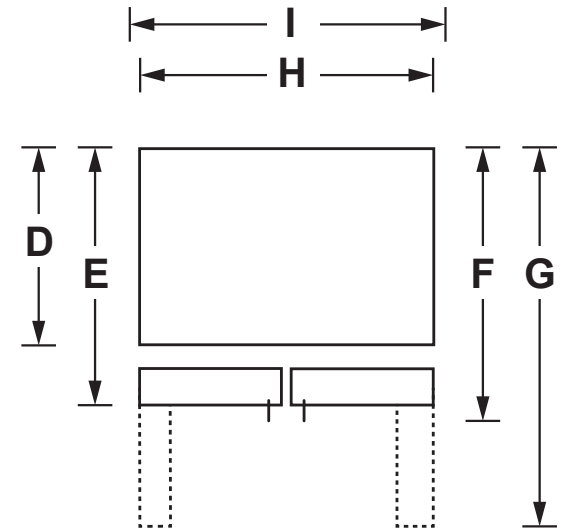

GNE27ESM

GE® ENERGY STAR® 27.0 Cu. Ft. French-Door Refrigerator

DIMENSIONS AND INSTALLATION INFORMATION (IN INCHES)

OVERALL DIMENSIONS	Height to top of door - crown or flat (in.) A	69-7/8
	Height to top of hinge (in.) B	69-3/4
	Height to top of case (in.) C	68-5/8
	Case depth without door (in.) D	29
	Case depth less door handle (in.) E	33-7/8
	Case depth with door handle (in.) F	36-3/8
	Depth with fresh food door open 90° (in.) G	48-3/4
	Width (in.) H	35-5/8
	Width with door open 90° inc. door handle (in.) I	38-5/8
AIR CLEARANCES	Each side (in.)	1/8
	Top (in.)	1
	Back (in.)	2