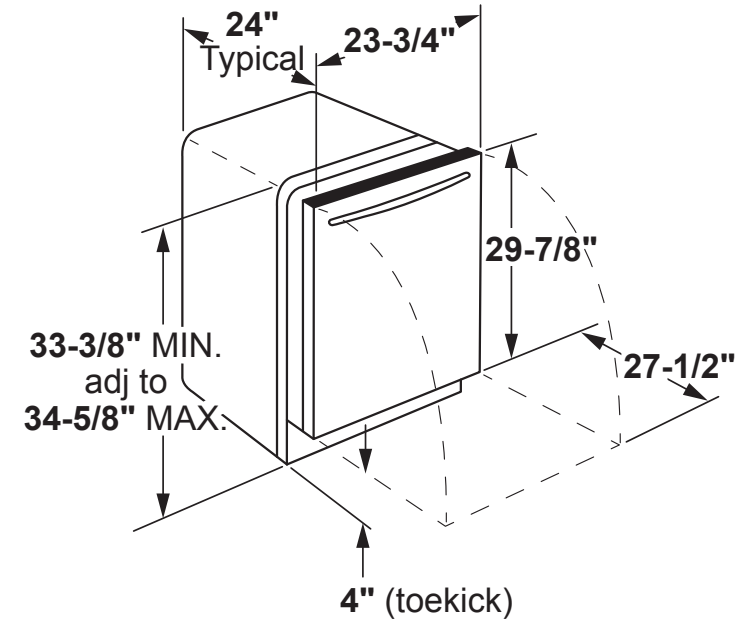

GDT655SGJ/SMJ/SSJ/SBL/SFL

GE Appliances Stainless Steel Interior Dishwasher with Hidden Controls

DIMENSIONS AND INSTALLATION INFORMATION (IN INCHES)

ELECTRICAL RATING

Voltage AC.....	120
Hertz.....	60
Total connected load amperage.....	7.2
Calrod® heater watts max.....	415/800

For use on adequately wired 120-volt, 15-amp circuit having 2-wire service with a separate ground wire. This appliance must be grounded for safe operation.

INSTALLATION INFORMATION: Before installing, consult installation instructions packed with product for current dimensional data.