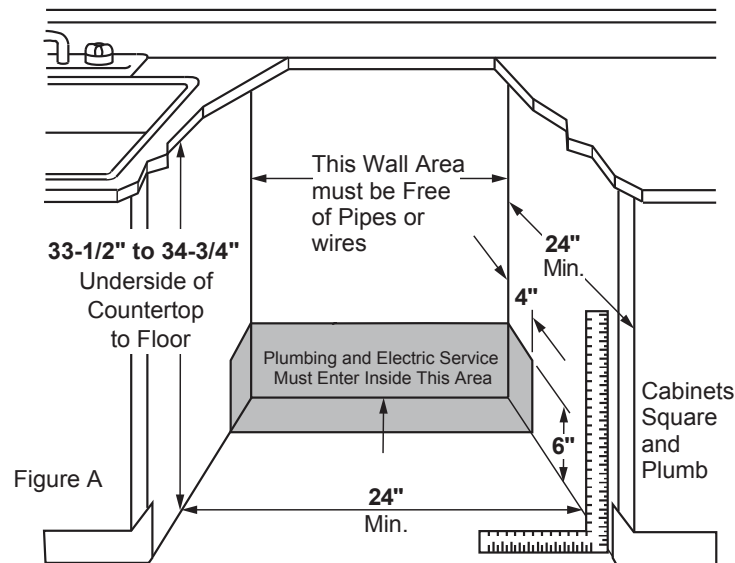

GDT655SGJ/SMJ/SSJ/SBL/SFL

GE Appliances Stainless Steel Interior Dishwasher with Hidden Controls

DIMENSIONS AND INSTALLATION INFORMATION (IN INCHES)

ELECTRICAL RATING

Voltage AC.....	120
Hertz.....	60
Total connected load amperage.....	7.2
Calrod® heater watts max.....	415/800

For use on adequately wired 120-volt, 15-amp circuit having 2-wire service with a separate ground wire. This appliance must be grounded for safe operation.

INSTALLATION INFORMATION: Before installing, consult installation instructions packed with product for current dimensional data.