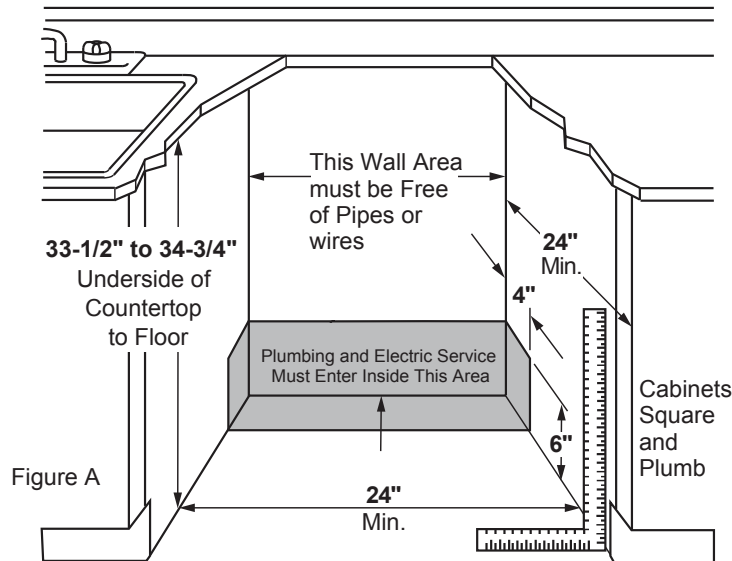

GDT535PSM

GE® Dishwasher with Hidden Controls

DIMENSIONS AND INSTALLATION INFORMATION (IN INCHES)

ELECTRICAL RATING

Voltage AC.....	120
Hertz.....	60
Total connected load amperage.....	7.1
Calrod® heater watts max.....	800/500

For use on adequately wired 120-volt, 15-amp circuit having 2-wire service with a separate ground wire. This appliance must be grounded for safe operation.

INSTALLATION INFORMATION: Before installing, consult installation instructions packed with product for current dimensional data.

Built Up Floor Capable – Installation over built-up floors is simple with the ability to adjust the dishwasher height to 33-3/8" - 34-5/8"

dB59

Model GDT535PSMSS – Stainless steel