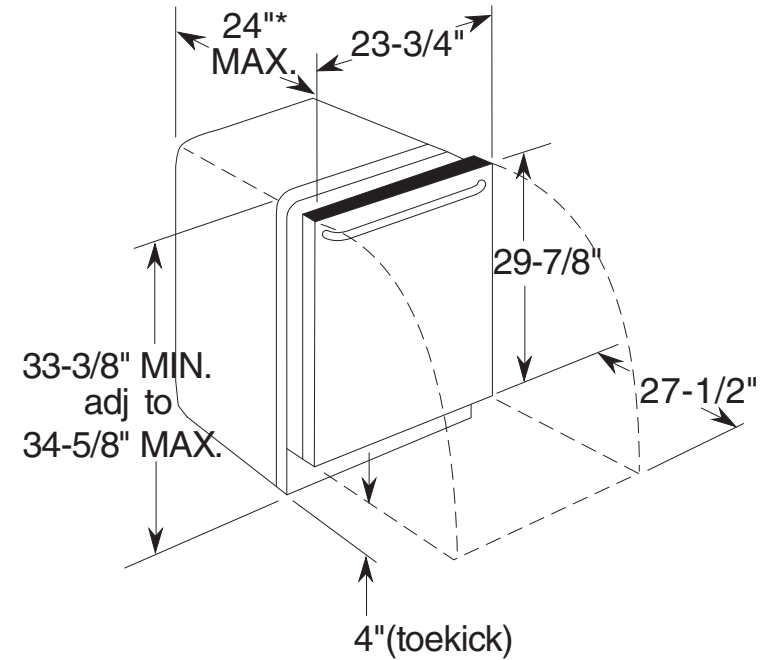

GDT535PSM

GE® Dishwasher with Hidden Controls

DIMENSIONS AND INSTALLATION INFORMATION (IN INCHES)

ELECTRICAL RATING

Voltage AC.....	120
Hertz.....	60
Total connected load amperage.....	7.1
Calrod® heater watts max.....	800/500

For use on adequately wired 120-volt, 15-amp circuit having 2-wire service with a separate ground wire. This appliance must be grounded for safe operation.

INSTALLATION INFORMATION: Before installing, consult installation instructions packed with product for current dimensional data.

Built Up Floor Capable – Installation over built-up floors is simple with the ability to adjust the dishwasher height to 33-3/8" - 34-5/8"

dB59

Model GDT535PSMSS – Stainless steel