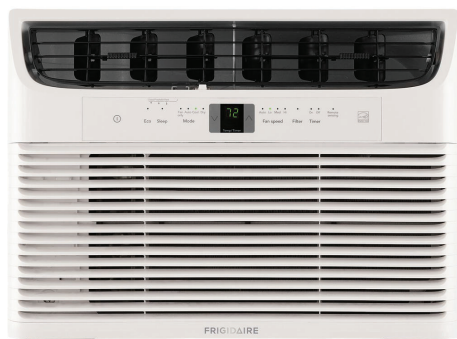

FRIGIDAIRE

FFRE123WA1, FFRE123WAE

Available Colors : White

Version : 04/19

AC Window Compact

12,000 BTU Window-Mounted Room Air Conditioner

Product Specifications

Electrical Specifications

Amps (Cool)	9.7
Plug Type	LCIDI 5-15P
Power Cord Length	6' (6-1/2')
Voltage Rating	115V 60Hz
Watts (Cool)	1000

General Specifications

Refrigerant	R32
Annual Cost(,12 / kWh)	98
Shipping Weight (lbs)	75
Warranty	1 Year Full
Reconditioned	No
Window Height	15-1/2"
PROP 65 Label	Yes
Window Width	23" - 36"

Controls

Control Type	Electronic
Sleep Mode	Yes
Control Location	Center

Accessories

Included Accessory	Pleated Quick Mount

Performance

Dehumidification - Pints/Hr	3.8
Cool Area (Sq. Ft.)	550
Energy Efficiency Ratio	12
Performance Certification	AHAM
BTU (Cool)	12000
Combined Energy Efficiency Ratio	12

AC

Exhaust Vent	Yes
24-Hour On/Off Timer	Yes
Motor RPM (High)	1610
Air CFM (Low)	244
Filter Type	Anti-Bacterial Mesh
Air Direction Control	6-Way
Remote Control	Full Function / Remote Thermostat
Noise Level dB (Med)	59
Energy Saver	Yes
Rear Grill	No
Motor RPM (Med)	1450
Fan Auto	Yes
Air CFM (Med)	270
Filter Access	Tilt-Out
Charge - ozs	15.52
Fresh Air	Yes
Air CFM (High)	300
Window Mounting Kit	Pleated Quick Mount
Slide-Out Chassis	No
Clean Air Ionizer	Yes
Fan Speeds - Cool	3
Low Voltage Start-up	Yes
Cabinet Louvers	Yes
Noise Level dB (High)	60
Vents Closed	Yes
Noise Level dB (Low)	57
Filter Check	Yes
Motor RPM (Low)	1310
Fan Speed - Fan - General	3

Certifications & Approvals

Safety Certification	UL/CUL (SA11087)
ADA Compliant - All Brands	No
ETL Listed	No
CSA Listed	No
UL Listed	Yes
NSF® Certified	No
ENERGY STAR® Certified	Yes

Exterior Dimension

Depth	21-1/2"
Height	14-1/2"
Cut Out Width	N/A
Width	19"
Height	N/A
Cabinet Depth (w/ Front)	21-1/2"
Cabinet Height	14-1/2"
Cabinet Depth	21-1/2"

FRIGIDAIRE

USA • 10200 David Taylor Drive • Charlotte, NC 28262 • 1-800-FRIGIDAIRE • frigidaire.com
CANADA • 5855 Terry Fox Way • Mississauga, ON L5V 3E4 • 1-800-265-8352 • frigidaire.ca