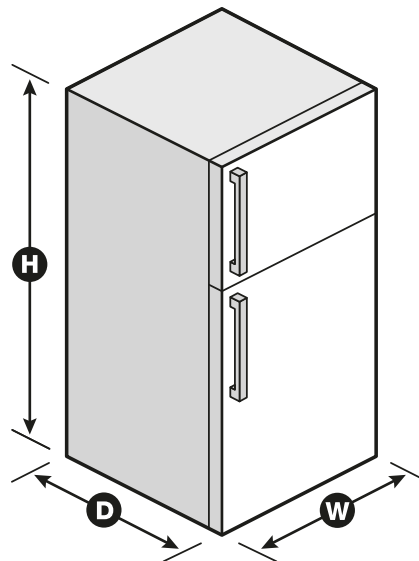

Dimensions

Product Dimensions (H x W x D)	62-7/8" x 28" x 30"
Depth with Door Open 90°	56-3/4"
Cutout Dimensions	Allow extra 1/2" on sides and top Allow extra 1" on rear

Reference Material

[Dimension Guide](#)

[Install Guide](#)

[Use & Care Guide](#)

[Energy Guide](#)

[Warranty](#)

Key Features & Benefits

Optional Automatic Icemaker Kit

Forget the ice trays and enjoy cold, refreshing beverages.

Dairy Bin

Easily access items like butter, cream cheese and yogurt.

Full-Width Crisper Drawer

The perfect place to store snacks and goodies, or to hide the leftover carryout for later.

NOTE: Dimensions are for planning purposes only. For complete details, see Installation Instructions packed with product. Specifications subject to change without notice.